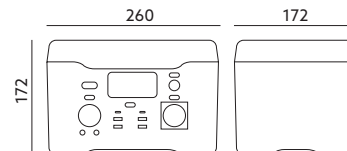

PREMIUM

BANKI ENERGII / POWER STATIONS

POWERBOX 600W PREMIUM

- stacja zasilająca o mocy max. 600W,
- zapewnia ładowanie 11 urządzeń jednocześnie,
- czas pracy podłączonego urządzenia można obliczyć orientacyjnie ze wzoru: $569,4 \text{ Wh} \times 85\% / \text{moc urządzenia} = \text{czas działania (w godzinach)}$,
- 4 sposoby ładowania: gniazdo sieciowe (230V), panel słoneczny (max 100W), gniazdo zapalniczki samochodowej 12V/24V, agregat prądowłoczy,
- posiada 10 portów wyjściowych,
- typ i pojemność baterii: litowo-jonowa 3,65V, 156Ah, 569,4Wh,
- żywotność: 1000 cykli $\geq 80\%$,
- możliwość ładowania bezprzewodowego – 15W (dla urządzeń z taką funkcją),
- w zestawie: przewód zasilający 230V, przewód do gniazda zapalniczki 12V/24V, przewód MC4.

- power station of max. power 600W,
- can charge 11 devices at the same time,
- working time of device plugged can be approximately calculated by the formula: $569,4 \text{ Wh} \times 85\% / \text{device power} = \text{working time (in hours)}$,
- 4 charging styles: mains socket (230V), solar panel (max 100W), car cigarette lighting socket 12V/24V, power generator,
- has 10 output ports,
- type and capacity of a battery: li-ion 3,65V, 156Ah, 569,4Wh,
- life span: 1000 cycles $\geq 80\%$,
- wireless charging – 15W (for the devices with that function),
- set includes: 230V power cable, 12V/24V power cable for cigarette lighting socket, MC4 cable.

MODEL	INDEKS	MAKSYMALNA MOC [W]	WAGA NETTO [kg]	PAKOWANIE [szt.]	KOD EAN
MODEL	INDEX	MAX POWER [W]	NET WEIGHT [kg]	PACKING [pcs.]	BARCODE
POWERBOX 600W	KHPB600W	600	5,70	2	5902201359398